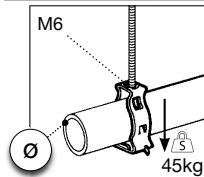

## T-Bar Clip (Adjustable) with Twirl Nut

- Supports electrical fixtures from standard T-Bars
- BA4WN wing nut included
- Available in different lengths of 16mm & 38mm
- 25mm width

					L mm		M-Range
							
78101104392	BMAX416	M6/16mm (Adaptor Provided)	25	✓			
78101104393	BMAX41624	M6/38mm (Adaptor Provided)	25				

### T-Bar Clip with Twirl Nut

- Supports electrical fixtures from standard T-Bars
- BA4WN wing nut included
- Available in 16mm M6 length
- 15mm width

78101103892	BMA49	25
-------------	-------	----

### Conduit Hanger

- Provides fast & easy installation with pliers
- For use with M6 threaded rod

Ø  
mm

78101103726	BG8124T	18 - 27mm (Horizontal)	25
78101103631	BG6	14 - 18mm (Horizontal)	25
78101103720	BG812	18 - 27mm (Horizontal)	25
78101103721	BG16	27 - 35mm (Horizontal)	25
78101103722	BG20	35 - 42mm (Horizontal)	25

### Conduit / Rod Hanger

- Attaches conduit to wire rods or flanges
- Can be used for flexible metallic tubing or armoured cable

Ø

Øa  
mm

M-Range

78101103752	BW12	M4, M6, M10	16 - 23mm (Horizontal)	22KG	25	✓
-------------	------	-------------	------------------------	------	----	---