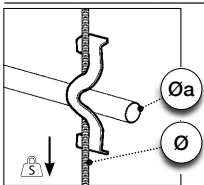

### T-Bar Clip with Twirl Nut

- Supports electrical fixtures from standard T-Bars
- BA4WN wing nut included
- Available in 16mm M6 length
- 15mm width

78101103892	BMA49	25
-------------	-------	----

### Conduit Hanger

- Provides fast & easy installation with pliers
- For use with M6 threaded rod

Ø  
mm

78101103726	BG8124T	18 - 27mm (Horizontal)	25
78101103631	BG6	14 - 18mm (Horizontal)	25
78101103720	BG812	18 - 27mm (Horizontal)	25
78101103721	BG16	27 - 35mm (Horizontal)	25
78101103722	BG20	35 - 42mm (Horizontal)	25

### Conduit / Rod Hanger

- Attaches conduit to wire rods or flanges
- Can be used for flexible metallic tubing or armoured cable

Ø

Øa  
mm

M-Range

78101103752	BW12	M4, M6, M10	16 - 23mm (Horizontal)	22KG	25	✓
-------------	------	-------------	------------------------	------	----	---