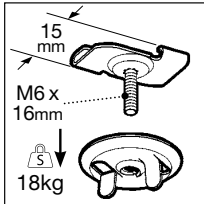

## T-Bar Clip with Twirl Nut

- Supports electrical fixtures from standard T-Bars
- BA4WN wing nut included
- Available in different lengths of 11mm, 16mm & 38mm
- 25mm width

					L mm		M-Range
							
78101104518	BMA4166	M6/11mm (Adaptor Provided)	25				
78101103883	BMA416	M6/16mm (Adaptor Provided)	25	✓			
78101103884	BMA41624	M6/38mm (Adaptor Provided)	25				

## T-Bar Clip (Adjustable) with Twirl Nut

- Supports electrical fixtures from standard T-Bars
- BA4WN wing nut included
- Available in different lengths of 16mm & 38mm
- 25mm width

					L mm		M-Range
							
78101104392	BMAX416	M6/16mm (Adaptor Provided)	25	✓			
78101104393	BMAX41624	M6/38mm (Adaptor Provided)	25				

### T-Bar Clip with Twirl Nut

- Supports electrical fixtures from standard T-Bars
- BA4WN wing nut included
- Available in 16mm M6 length
- 15mm width

78101103892	BMA49	25
-------------	-------	----

### Conduit Hanger

- Provides fast & easy installation with pliers
- For use with M6 threaded rod

Ø  
mm

78101103726	BG8124T	18 - 27mm (Horizontal)	25
78101103631	BG6	14 - 18mm (Horizontal)	25
78101103720	BG812	18 - 27mm (Horizontal)	25
78101103721	BG16	27 - 35mm (Horizontal)	25
78101103722	BG20	35 - 42mm (Horizontal)	25